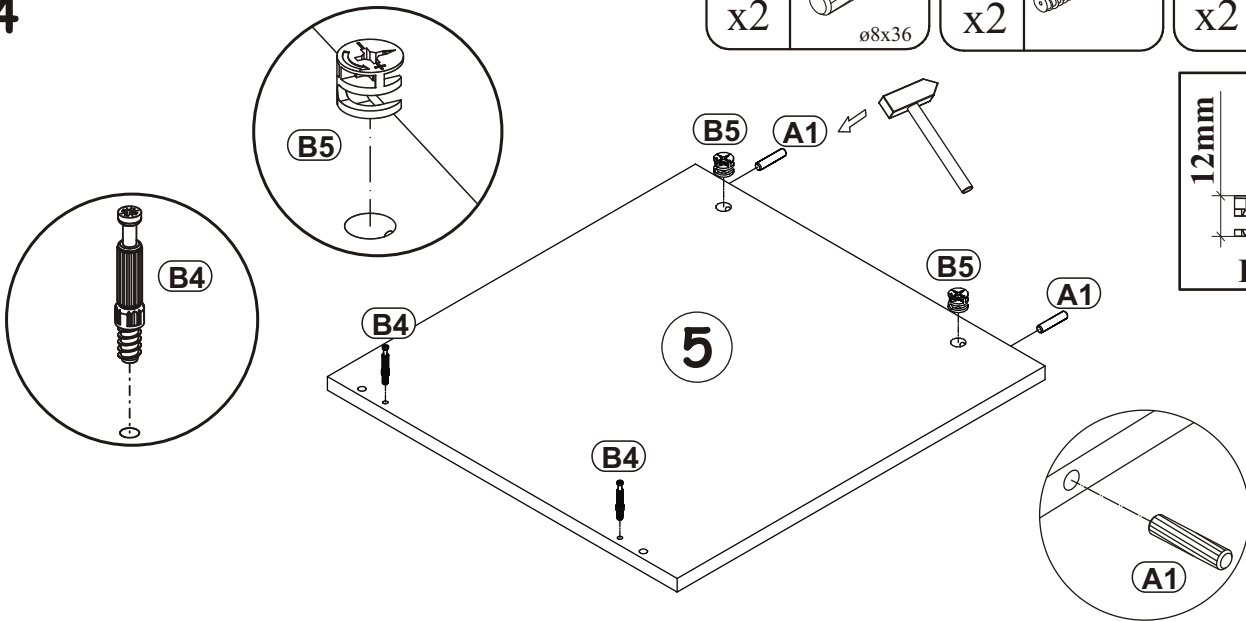

CROSS 28PEWCS RTV

A1 x42 ø8x36	B4 x18	B6 x10 Ø7x76	B5 x26 ø15x12	B16 x12 Ø15x16	G5 x38
E21 x4 Ø35 H=0	E2 x4 H=0	D10 x18 USØ3,5x13	QU x1 L=400mm	D20 x4 ESØ6,3x9,5	UP6 x2 UPØ4x30
S1 x2	G16 x4	UP13 x44 UPØ3x16	B11 x4 Ø7x50	B15 x10 Ø7x60	G4 x14
I11 x6 Ø45, h=15	UP15 x6 UPØ4x25	T3 x2	KR1 x1	L1 x1	G2 x1

CROSS 28PEWCS RTV

1

CROSS 28PEWCS RTV

2

3

CROSS 28PEWCS RTV

4

A1	
x2	ø8x36

B4	
x2	

B5	
x2	ø15x12

12mm		16mm	
	B5		B16

5

A1	
x2	ø8x36

B4	
x2	

B16	
x2	Ø15x16

12mm		16mm	
	B5		B16