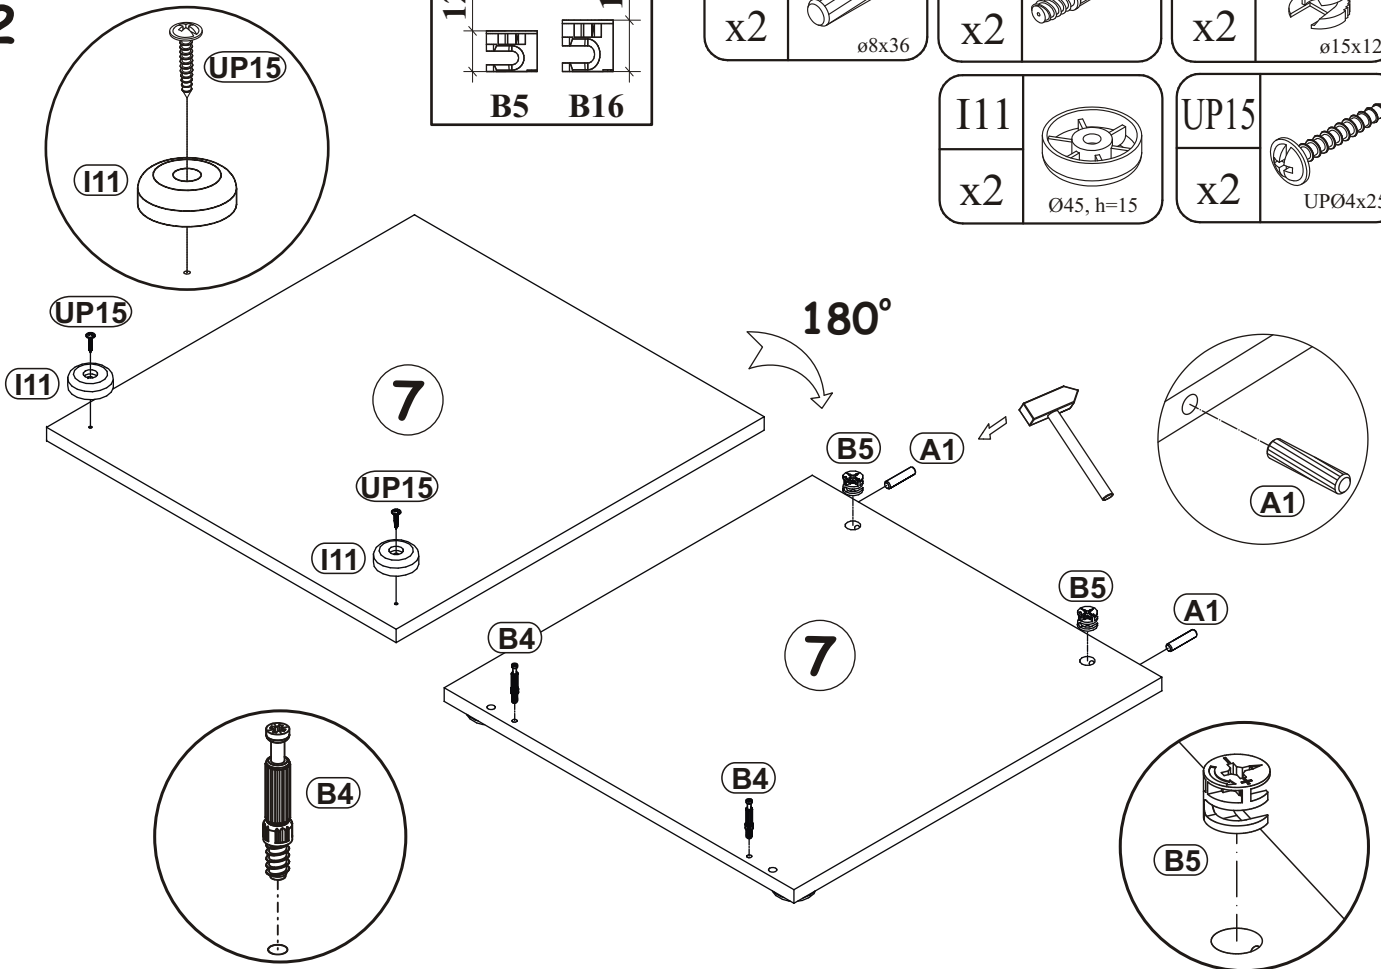

CROSS 28PEWCS RTV

A1 x42 ø8x36	B4 x18	B6 x10 Ø7x76	B5 x26 ø15x12	B16 x12 Ø15x16	G5 x38
E21 x4 Ø35 H=0	E2 x4 H=0	D10 x18 USØ3,5x13	QU x1 L=400mm	D20 x4 ESØ6,3x9,5	UP6 x2 UPØ4x30
S1 x2	G16 x4	UP13 x44 UPØ3x16	B11 x4 Ø7x50	B15 x10 Ø7x60	G4 x14
I11 x6 Ø45, h=15	UP15 x6 UPØ4x25	T3 x2	KR1 x1	L1 x1	G2 x1

CROSS 28PEWCS RTV

1

CROSS 28PEWCS RTV

2

3

CROSS 28PEWCS RTV

4

A1	
x2	ø8x36

B4	
x2	

B5	
x2	ø15x12

12mm		16mm	
	B5		B16

5

A1	
x2	ø8x36

B4	
x2	

B16	
x2	Ø15x16

12mm		16mm	
	B5		B16

6

A1		B16	
x2	ø8x36	x2	Ø15x16

12mm		16mm	
	B5		B16

7

A1		B4	
x2	ø8x36	x2	

12mm		16mm	
	B5		B16

B4	
x2	

8