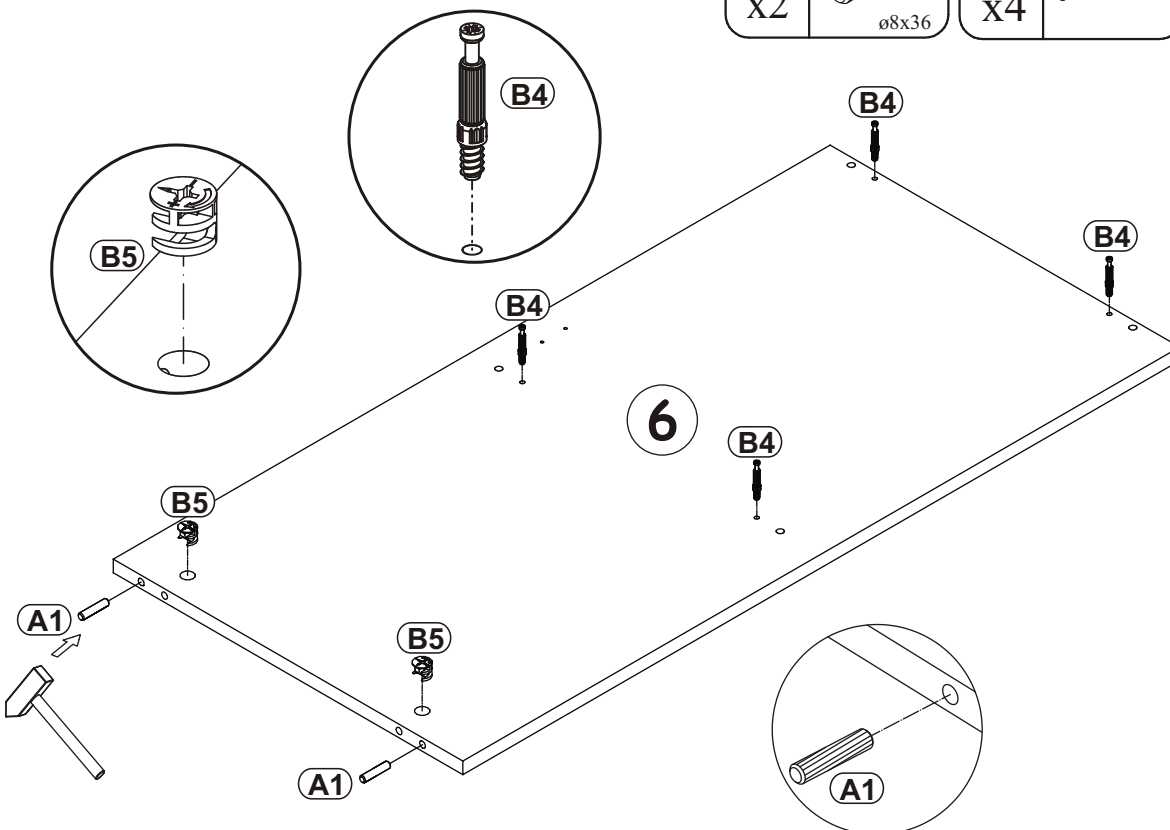

CROSS 28PEWCS RTV

A1 x42 ø8x36	B4 x18	B6 x10 Ø7x76	B5 x26 ø15x12	B16 x12 Ø15x16	G5 x38
E21 x4 Ø35 H=0	E2 x4 H=0	D10 x18 USØ3,5x13	QU x1 L=400mm	D20 x4 ESØ6,3x9,5	UP6 x2 UPØ4x30
S1 x2	G16 x4	UP13 x44 UPØ3x16	B11 x4 Ø7x50	B15 x10 Ø7x60	G4 x14
I11 x6 Ø45, h=15	UP15 x6 UPØ4x25	T3 x2	KR1 x1	L1 x1	G2 x1

CROSS 28PEWCS RTV

1

CROSS 28PEWCS RTV

2

3

CROSS 28PEWCS RTV

4

A1	
x2	ø8x36

B4	
x2	

B5	
x2	ø15x12

12mm		16mm	
	B5		B16

5

A1	
x2	ø8x36

B4	
x2	

B16	
x2	Ø15x16

12mm		16mm	
	B5		B16

6

A1		B16	
x2	ø8x36	x2	Ø15x16

12mm		16mm	
	B5		B16

7

A1		B4	
x2	ø8x36	x2	

12mm		16mm	
	B5		B16

B4	
x2	

8