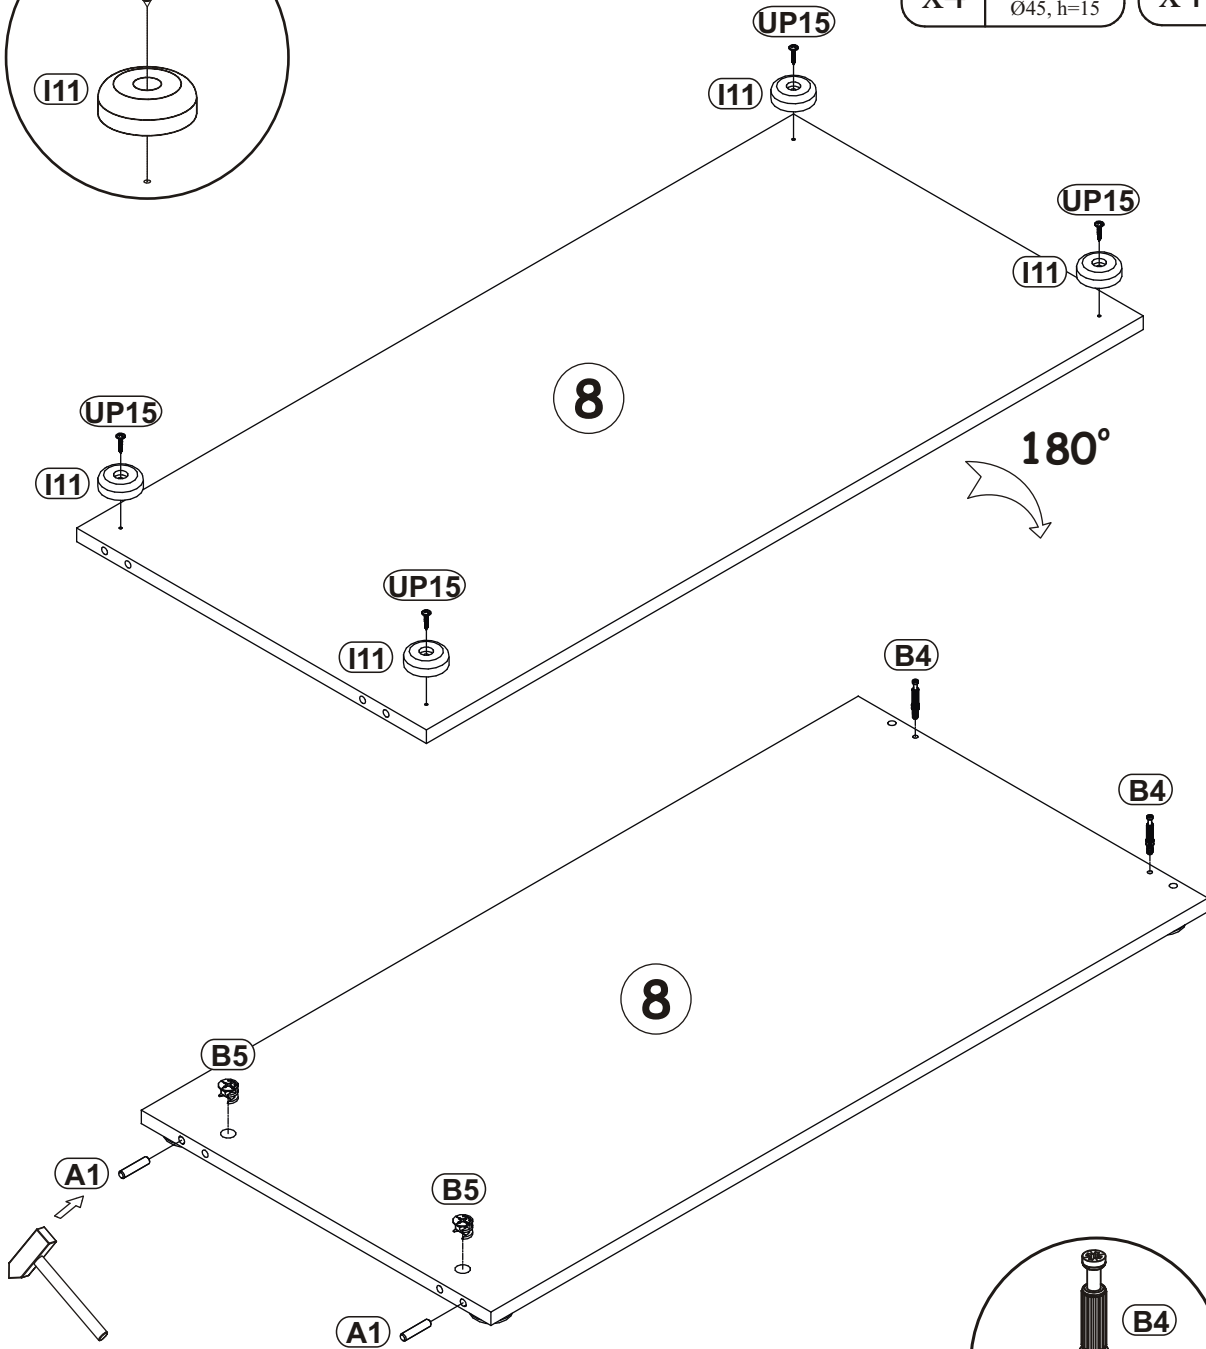

CROSS 28PEWCS RTV

A1 x42 ø8x36	B4 x18	B6 x10 Ø7x76	B5 x26 ø15x12	B16 x12 Ø15x16	G5 x38
E21 x4 Ø35 H=0	E2 x4 H=0	D10 x18 USØ3,5x13	QU x1 L=400mm	D20 x4 ESØ6,3x9,5	UP6 x2 UPØ4x30
S1 x2	G16 x4	UP13 x44 UPØ3x16	B11 x4 Ø7x50	B15 x10 Ø7x60	G4 x14
I11 x6 Ø45, h=15	UP15 x6 UPØ4x25	T3 x2	KR1 x1	L1 x1	G2 x1

CROSS 28PEWCS RTV

1

CROSS 28PEWCS RTV

2

3

CROSS 28PEWCS RTV

4

A1	
x2	ø8x36

B4	
x2	

B5	
x2	ø15x12

12mm		16mm	
	B5		B16

5

A1	
x2	ø8x36

B4	
x2	

B16	
x2	Ø15x16

12mm		16mm	
	B5		B16

6

A1		B16	
x2	ø8x36	x2	Ø15x16

12mm		16mm	
	B5		B16

7

A1		B4	
x2	ø8x36	x2	

12mm		16mm	
	B5		B16

B4	
x2	

8